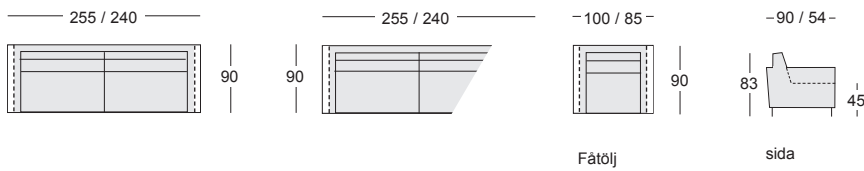

DEEP

depth 100 cm, wide armrests 15 cm and slim armrests 8 cm, sitting depth 64 cm

(cm)

SOFT

depth 90 cm, wide armrests 15 cm and slim armrests 8 cm, sitting depth 54 cm

SOFT has the same possibilities of combinations as DEEP

SOFT is only 90 cm in depth, compared to DEEP 100 cm in depth.

SOFT corner sofa is 10 cm shorter than DEEP in both directions.

DEEP CORNER

depth 100 cm, wide armrests 15 cm and slim armrests 8 cm

 **NORELL**