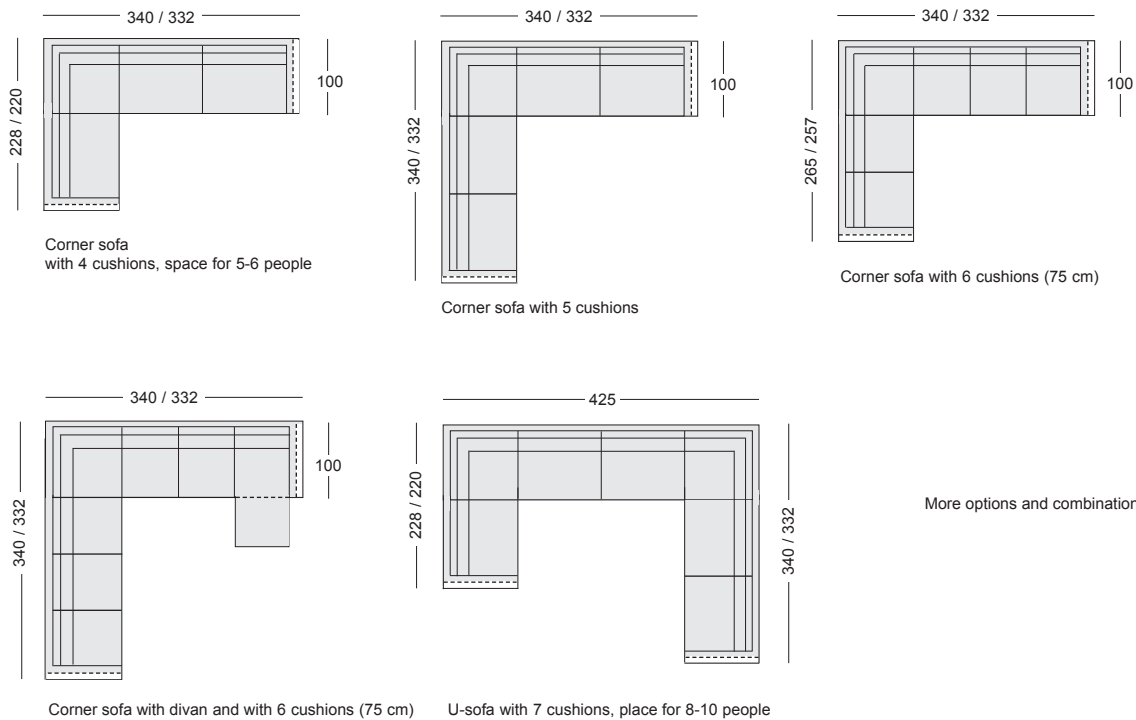

DEEP

depth 100 cm, wide armrests 15 cm and slim armrests 8 cm, sitting depth 64 cm

(cm)

SOFT

depth 90 cm, wide armrests 15 cm and slim armrests 8 cm, sitting depth 54 cm

SOFT has the same possibilities of combinations as DEEP

SOFT is only 90 cm in depth, compared to DEEP 100 cm in depth.

SOFT corner sofa is 10 cm shorter than DEEP in both directions.

DEEP CORNER

depth 100 cm, wide armrests 15 cm and slim armrests 8 cm

 **NORELL**