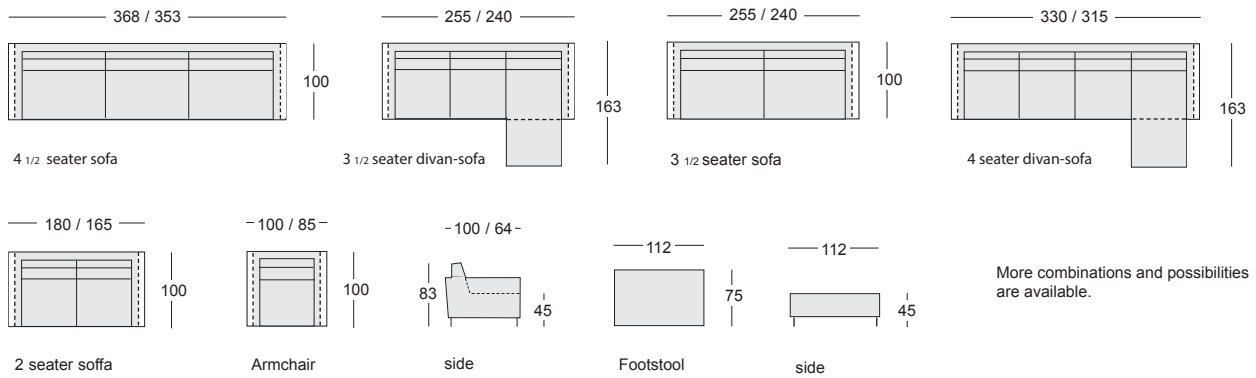

DEEP

depth 100 cm, wide armrests 15 cm and slim armrests 8 cm, sitting depth 64 cm

(cm)

SOFT

depth 90 cm, wide armrests 15 cm and slim armrests 8 cm, sitting depth 54 cm

SOFT has the same possibilities of combinations as DEEP

SOFT is only 90 cm in depth, compared to DEEP 100 cm in depth.

SOFT corner sofa is 10 cm shorter than DEEP in both directions.

DEEP CORNER

depth 100 cm, wide armrests 15 cm and slim armrests 8 cm

 **NORELL**